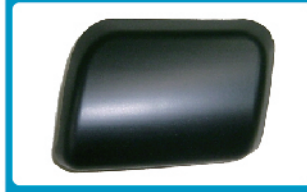

XC90 2003-2006

27-4701L

GOOD GO ITEM NO.	DESCRIPTION	YEAR	PART NO	PARTS LINK	CAPA	MEASURE	REMARK
27-9903-OH	VV XC90 FR BUMPER W/O H/LAMP WASHER(PRIMED-BLACK)	03-06	399745470	VO1000185		5pcs/18.4	
27-9903-WH	VV XC90 FR BUMPER W/ H/LAMP WASHER(PRIMED-BLACK)	03-06	399893841	VO1000186		5pcs/18.4	
27-9801L-OH	VV XC90 COVER LOWER BUMPER W/O FOG LAMP HOLE (PRIMED-BLACK) LH	03-06	86483369	VO1016100		5pcs/6.4	
27-9801R-OH	VV XC90 COVER LOWER BUMPER W/O FOG LAMP HOLE (PRIMED-BLACK) RH	03-06	86483377	VO1017100		5pcs/6.4	
27-9801L-WH	VV XC90 COVER LOWER BUMPER W/FOG LAMP HOLE (PRIMED-BLACK) LH	03-06	86269560	VO1016101		5pcs/6.4	
27-9801R-WH	VV XC90 COVER LOWER BUMPER W/FOG LAMP HOLE (PRIMED-BLACK) RH	03-06	86483351	VO1017101		5pcs/6.4	
27-5002	VV XC90 F/B COVER TOW HOOK (MAT-BLACK)	03-06	8662995 86937224			20pcs/0.1	
27-4701L	VV XC90 COVER NOZZIE (PRIMED-BLACK) LH	03-06	306982083	VO1048100		20pcs/0.1	
27-4701R	VV XC90 COVER NOZZIE (PRIMED-BLACK) RH	03-06	306982091	VO1049100		20pcs/0.1