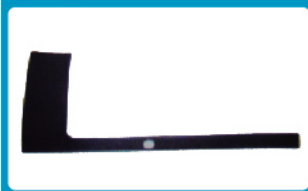

V740 1990

27-9104L

GOOD GO ITEM NO.	DESCRIPTION	YEAR	PART NO	PARTS LINK	CAPA	MEASURE	REMARK
27-9506C	VV V740 GRILLE (CHROME-CHROME)	90	3518198	VO1200113		5pcs/2.6	
27-9506CB	VV V740 GRILLE (CHROME-BLACK)	90	13696166	VO1200111		5pcs/2.5	
27-9104L	VV V740/V940/V960 HEAD LAMP MOULDING W/WIPER HOLH (PRIMED-GRAY) LH	90	35365303	VO1212101		10pcs/1.2	
27-9104R	VV V740/V940/V960 HEAD LAMP MOULDING W/WIPER HOLH (PRIMED-GRAY) RH	90	35365311	VO1213101		10pcs/1.2	
27-9103L	VV V740/V940/V960 HEAD LAMP MOULDING W/O.WIPER HOLH (PRIMED-GRAY) LH	90	3536530	VO1212101		10pcs/1.2	
27-9103R	VV V740/V940/V960 HEAD LAMP MOULDING W/O.WIPER HOLH (PRIMED-GRAY) RH	90	3536531	VO1213101		10pcs/1.2	
27-7306	VV V740 HEAD LAMP BUTTON	90